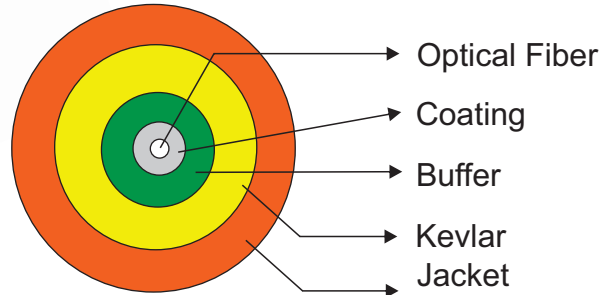

# Simplex Round Indoor Cable

- PVC
- LSZH
- Indoor
- Fire Retardant
- 1 km

Simplex fiber optic patch cable is ideal for use in office LAN connections, patchcords, pigtails and internal point-to-point links where frequent handling is likely (e.g. data cabinets, equipment rooms, user outlets). Utilising 600µm or 900µm buffered fiber, the cable is suitable for use with industry standard connectors and can be easily made into a patchcord.

## Feature

1. Choice of fiber types
2. Choice of cable outer diameters
3. High strength aramid yarn strength members for ease of handling
4. Robust 600µm or 900µm tight buffered fibers for ease of termination
5. Easy stripping
6. PVC/LSZH jacket for use

## Application

1. Patchcords
2. Pigtails
3. Internal inter-connections